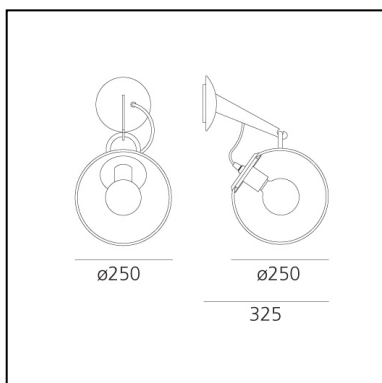

Miconos Wall - Satin brass

Ernesto Gismondi

IP20     Dimmerable: 

LUMINAIRE

- Watt: **12W**
- Voltage: **220V-240V**
- Delivered lumens output: **1200lm**
- CCT: **2700K**

PRODUCT CODE: A020110

FEATURES

- Article Code: **A020110**
- Colour: **Satin brass**
- Installation: **Wall**
- Material: **Blown glass, steel**
- Series: **Design Collection**
- Environment: **Indoor**
- Area contract: **All projects**
- Emission: **Diffused And Direct**
- design by: **Ernesto Gismondi**

DIMENSIONS

- Diameter: **cm 25**
- Depth: **cm 32.5**

NOT INCLUDED SOURCES

- Category: **FLUO**
- Number: **1**
- Lbs: **G90**
- Watt: **20W**
- Socket: **E27**
- Color Rendering: **1b**
- Color temperature (K): **2700K**
- Duration (h): **12000h**

ALTERNATIVE SOURCES

- Category: **LED RETROFIT**
- Number: **1**
- Watt: **12W**
- Delivered lumens output: **1000lm**
- Socket: **E27**